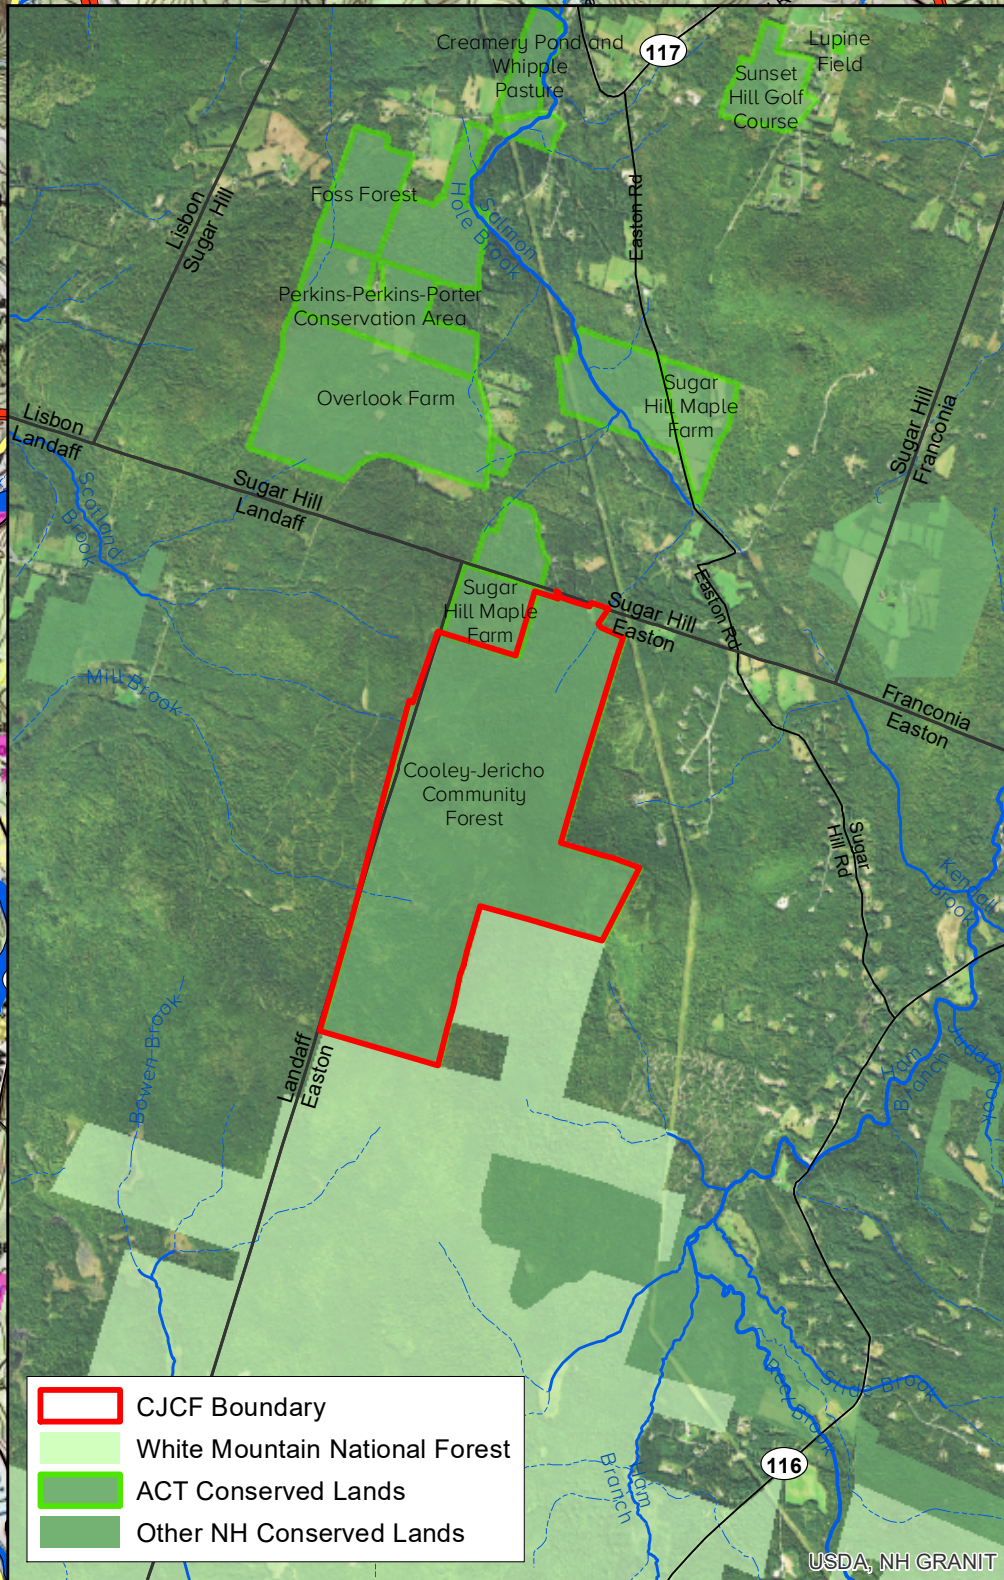

Landscape and Location of the Cooley-Jericho Community Forest

Easton, New Hampshire

- CJCF Boundary
- Town Boundary
- Priority Wildlife Action Plan Habitats
- Highest Ranked Habitat in NH
- Highest Ranked Habitat in Region

1:10,000

Data Sources: Road, stream, national forest, NH conserved land, Wildlife Action Plan and terrain data provided by NH GRANIT and ArcGIS Online. Remaining data interpreted from aerial imagery, survey data, and/or GPS measurements by the Ammonoosuc Conservation Trust.

This map is not a survey and should not be used or construed for such purposes. Map contains data of varying accuracy and age.

Map produced: 4/3/2020
 Map Coordinate System: NH State Plane (NAD 83)
 Background: World Topo