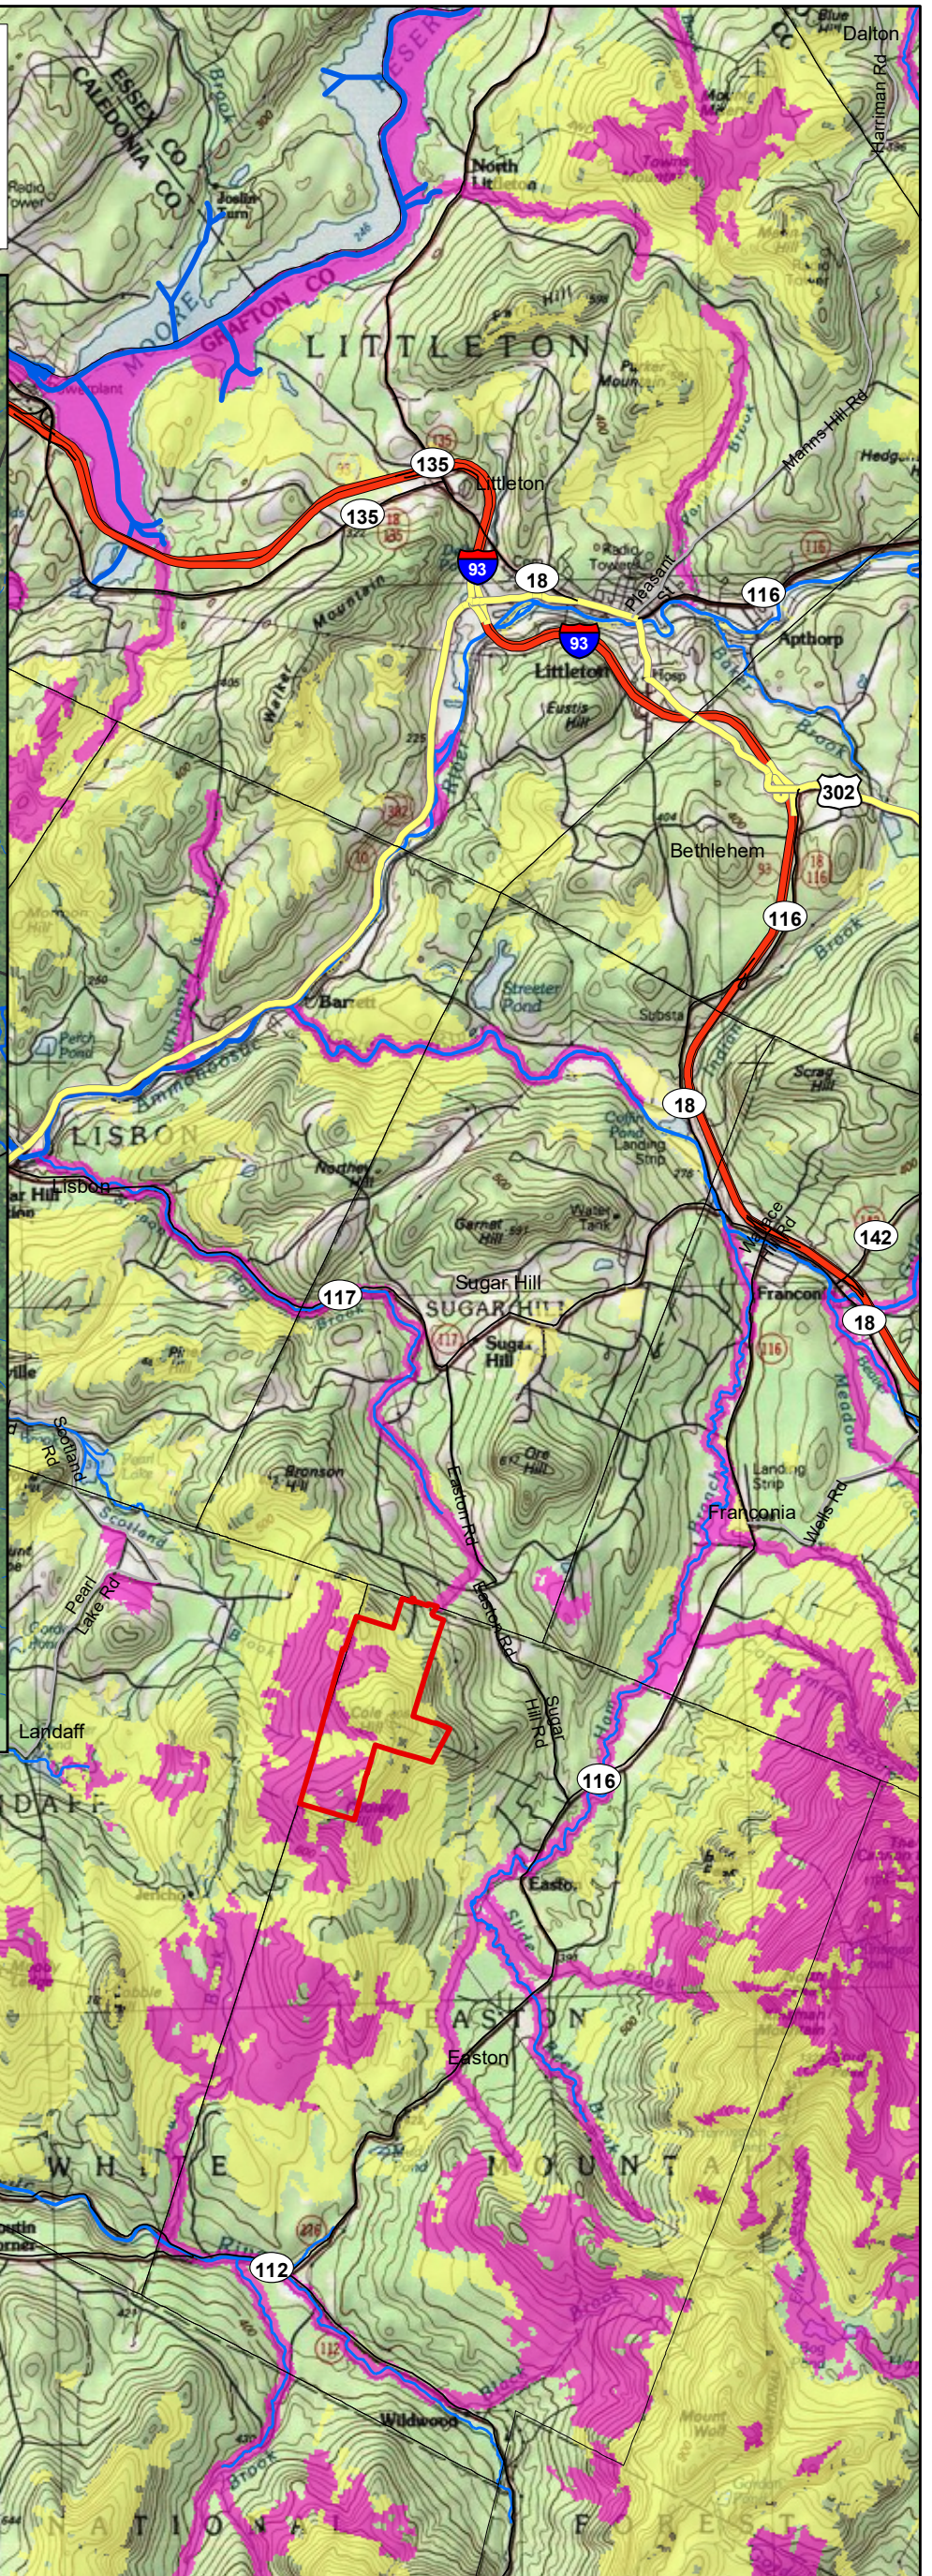

Landscape and Location of the Cooley-Jericho Community Forest

Easton, New Hampshire

- CJCF Boundary
- Town Boundary
- Priority Wildlife Action Plan Habitats
- Highest Ranked Habitat in NH
- Highest Ranked Habitat in Region

1:10,000

Data Sources: Road, stream, national forest, NH conserved land, Wildlife Action Plan and terrain data provided by NH GRANIT and ArcGIS Online. Remaining data interpreted from aerial imagery, survey data, and/or GPS measurements by the Ammonoosuc Conservation Trust.

This map is not a survey and should not be used or construed for such purposes. Map contains data of varying accuracy and age.

Map produced: 4/3/2020
 Map Coordinate System: NH State Plane (NAD 83)
 Background: World Topo