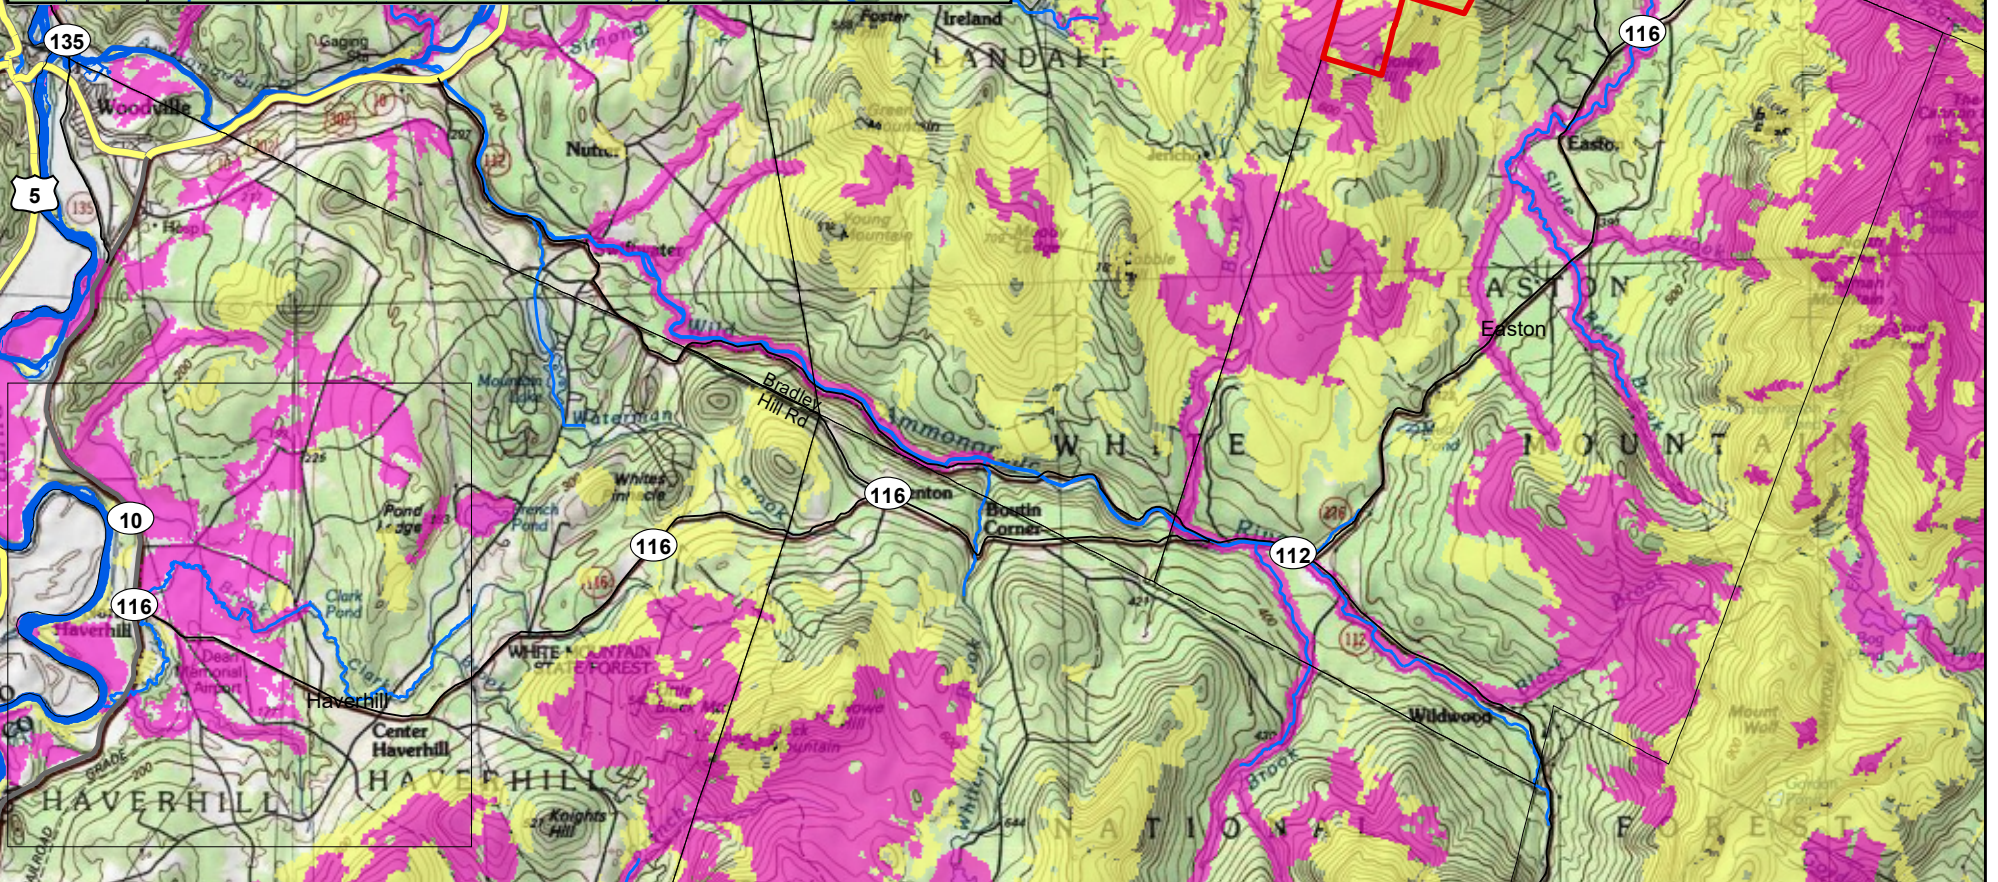

Landscape and Location of the Cooley-Jericho Community Forest

Easton, New Hampshire

- CJCF Boundary
- Town Boundary
- Priority Wildlife Action Plan Habitats
- Highest Ranked Habitat in NH
- Highest Ranked Habitat in Region

1:10,000

Data Sources: Road, stream, national forest, NH conserved land, Wildlife Action Plan and terrain data provided by NH GRANIT and ArcGIS Online. Remaining data interpreted from aerial imagery, survey data, and/or GPS measurements by the Ammonoosuc Conservation Trust.

This map is not a survey and should not be used or construed for such purposes. Map contains data of varying accuracy and age.

Map produced: 4/3/2020
 Map Coordinate System: NH State Plane (NAD 83)
 Background: World Topo