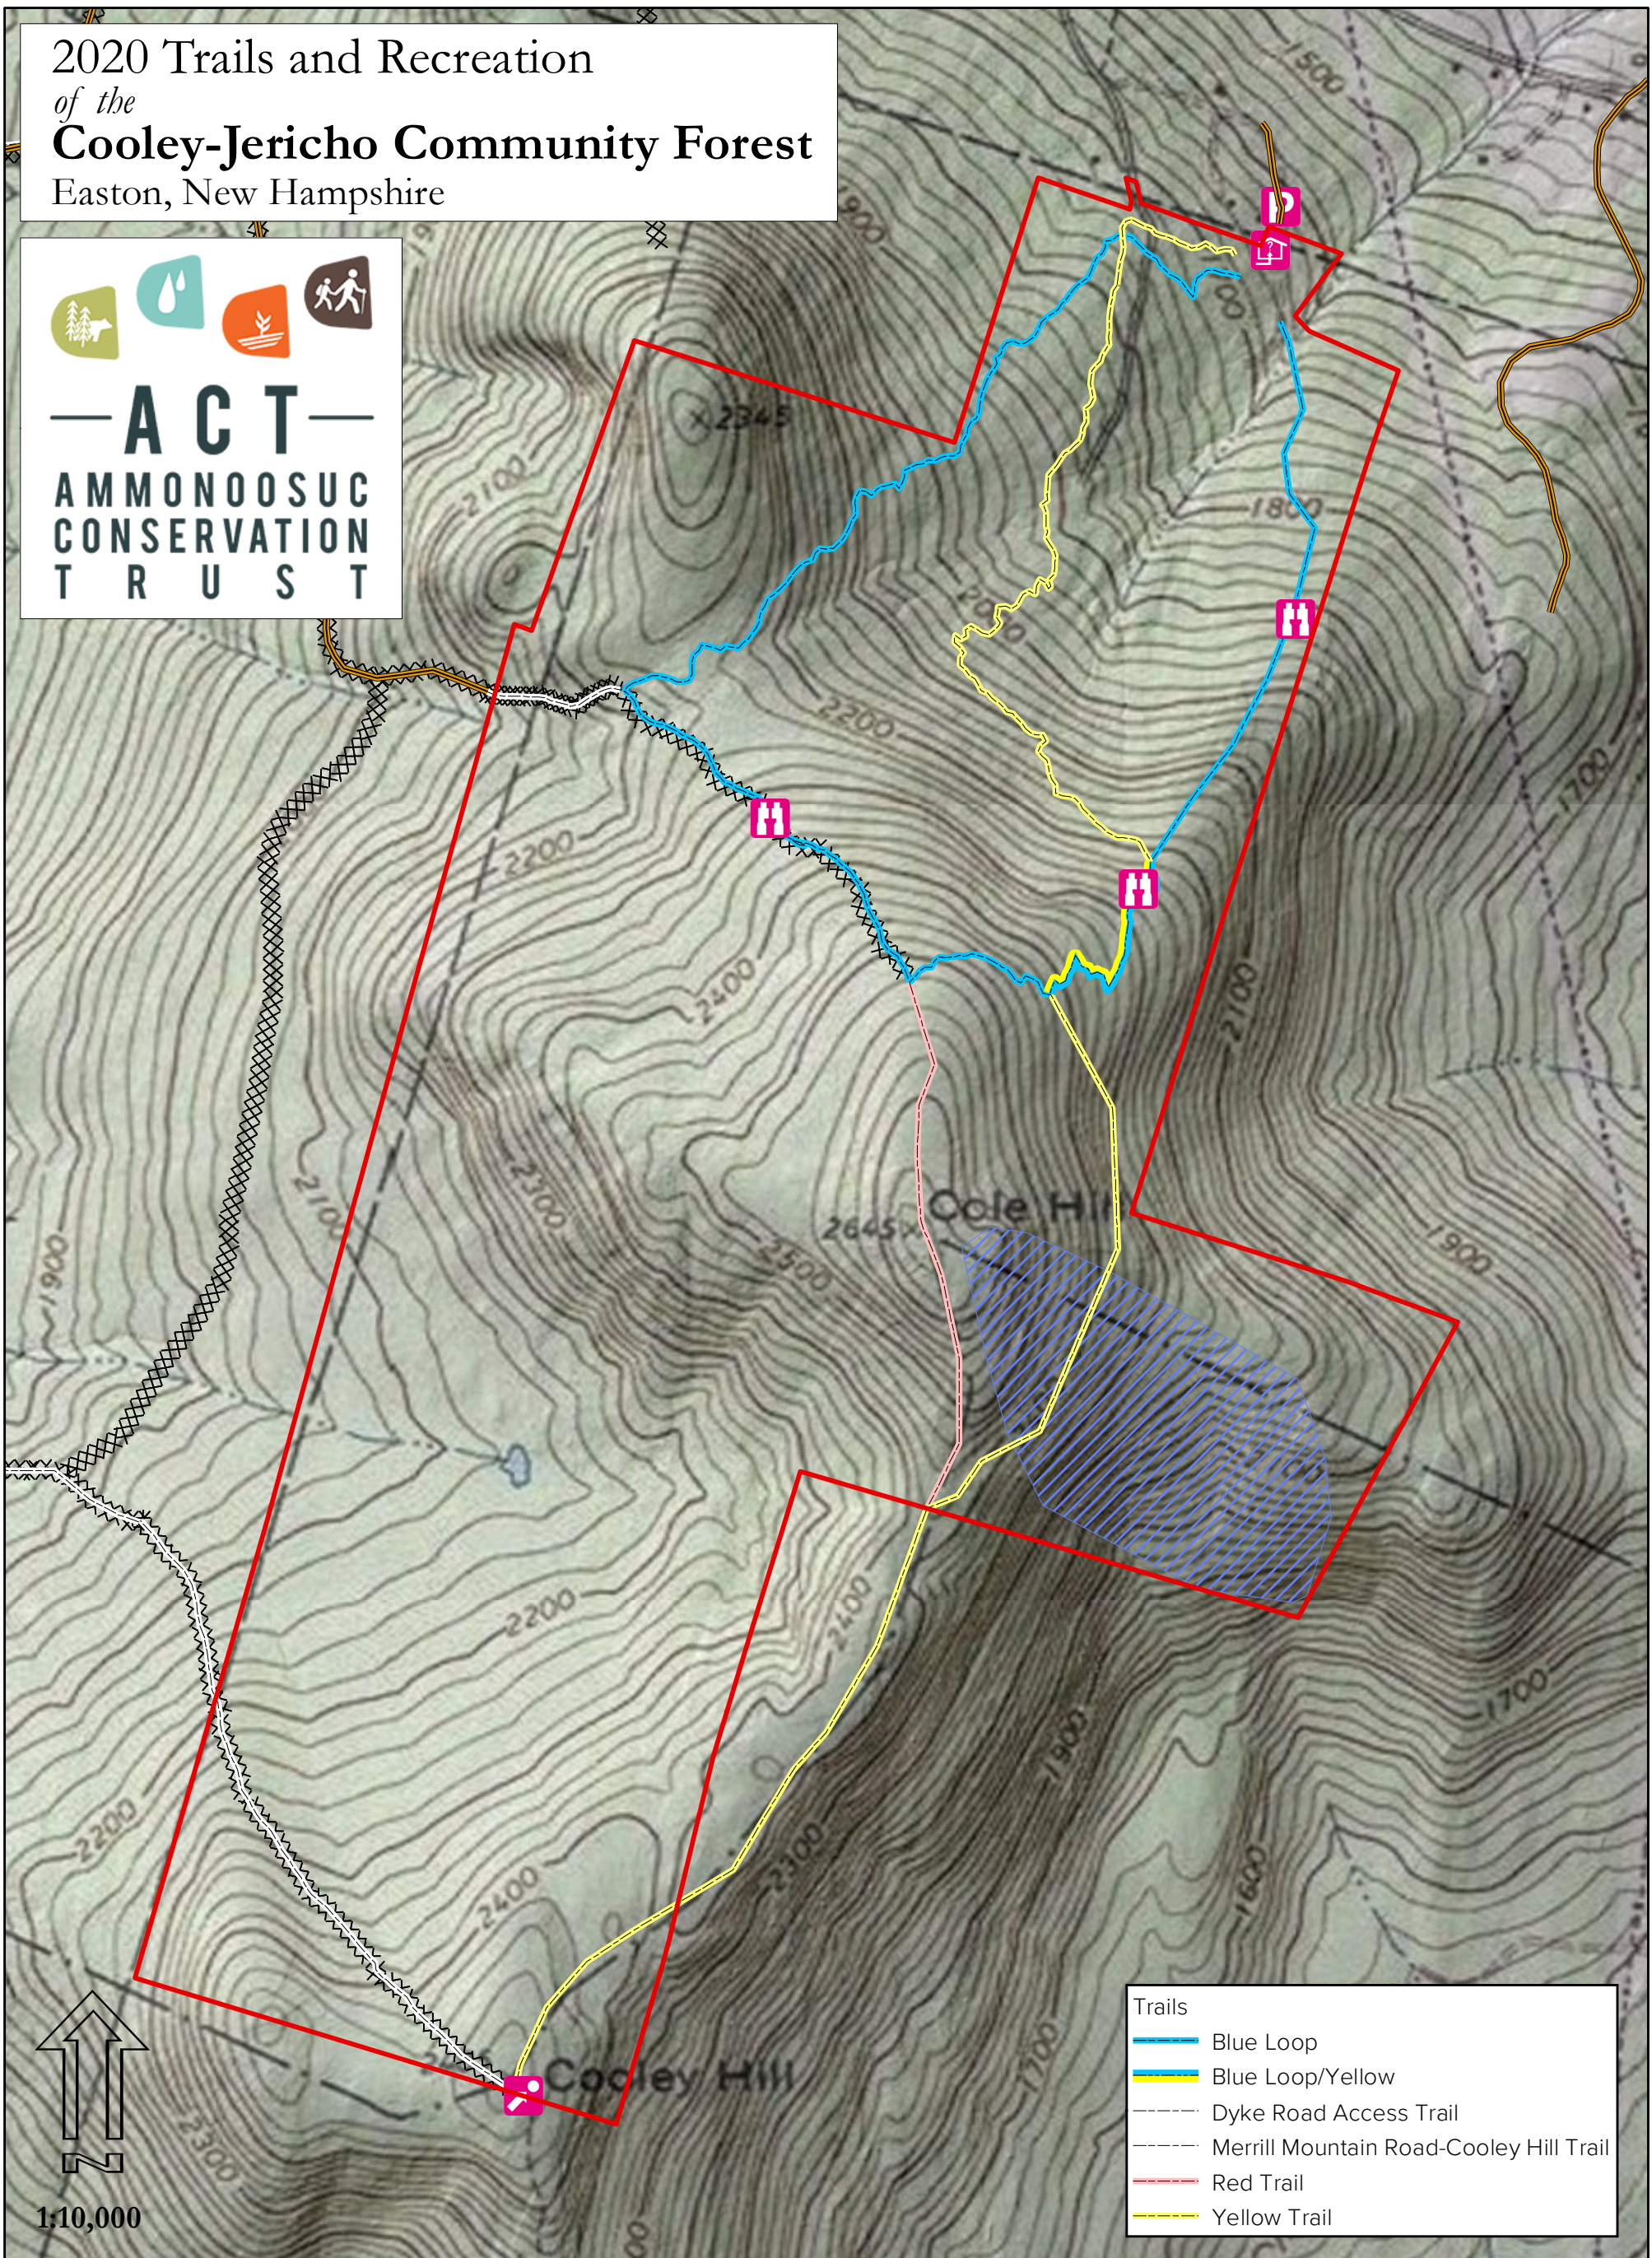

2020 Trails and Recreation
of the
Cooley-Jericho Community Forest
Easton, New Hampshire

Trails	
	Blue Loop
	Blue Loop/Yellow
	Dyke Road Access Trail
	Merrill Mountain Road-Cooley Hill Trail
	Red Trail
	Yellow Trail

	CJCF Boundary		Kiosk
	Access Road		Old Tower
	Snowmobile Club Trail Network		Parking
	Backcountry Ski Glade		Vista

Data Sources: Interpreted from aerial imagery, survey data, and/or GPS measurements by the Ammonoosuc Conservation Trust.

This map is not a survey and should not be used or construed for such purposes. Map contains data of varying accuracy and age.

Map produced: 5/28/2020
Map Coordinate System: NH State Plane (NAD 83)
Background: USGS Topographic